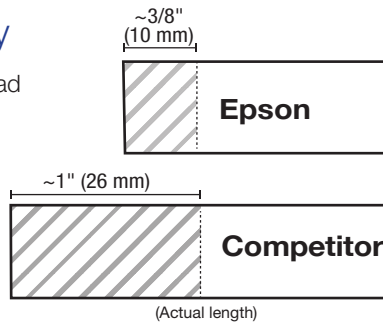

Personalized — easily add symbols and graphics or a handwritten message

Choose your size — adhesive labels ~1/4" (6 mm) to ~1" (24 mm) wide

You talk, it prints³ — supports smartphones and tablets with voice to text recognition

Now, it's easier than ever to print customized labels — virtually anywhere — with the LW-600P portable label printer. Print labels from your smartphone, tablet, PC or Mac®. Print date labels for food items, QR code labels, or labels to organize cables. Create ribbons for gifts, or even labels with symbols or handwritten messages. Preview labels before printing. Or, use smartphones with voice recognition³ to create labels fast. Download the Epson iLabel App for iOS or Android devices or choose from other compatible apps² available. With multiple tapes to choose from (up to about ~1" wide) and an automatic cutter, you've got all you need for customized labels on the go.

SPECIFICATIONS	
Maximum Tape Width	~1" (24 mm)
Tape Cutter	Built-in, Auto
Maximum Print Lines	2
Maximum Resolution	180 dpi
Maximum Print Width	~3/4" (18 mm)
Batteries	6 AAA (not included)
Open Cover Detection	Yes
Battery Level Indicator	Yes
Connectivity	USB, Bluetooth
System Requirements	Windows 7, 8.x, Windows Vista® and XP, Mac OS® 10.6.x – 10.8.x, iOS, Android

TAPE	
Tape Compatibility	LC
Tape Widths	~1/4" (6 mm), ~3/8" (9 mm), ~1/2" (12 mm), ~3/4" (18 mm), ~1" (24 mm)
Tape Length	~16 ft (5 m)
Tape Varieties	Standard, Clear, Metallic, Iron-on, Reflective, Glow-in-the-Dark, Strong Adhesive, Fluorescent, Ribbon, Cable Wrap
GENERAL	
Rated Voltage	120 VAC
Rated Frequency	60 Hz
What's in the Box	LW-600 Label Printer, ~1/2" (12 mm) Black-on-White cartridge, USB cable, AC adapter
Countries of Origin	China (printer), Japan (tapes)