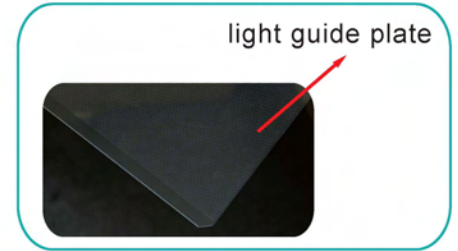

Features

High brightness SMD LEDs of premium quality; CRI>80.

No deformation; No rust; better heat dissipation; more fashionable.

Uniform light by controlling LED BIN very strictly.

Super quality LED driver to guarantee long lifespan.

Premium PMMA light guide plate.

Patented power supply box of UL standard for purpose of fireproofing protection.

back cover of aluminum alloy

Stylish anodized aluminum frame; flush mounted installation.

PF>0.9, AC100-277V

Ultra Slim, 10.75mm thickness only, more light-weighted.

power supply box

Super light quality & soft, uniform and no-glare.

Parameters

Base type	Part No.	Luminous flux(lm)			Size (mm)	Wattage	CRI	Beam angle	Voltage
		3000k	4000k	5700k					
1x1	TPL300*300-10W	680lm±5%	720lm±5%	750lm±5%	301x301x10.75	10W	>80	120°	AC100-277V
1x1	TPL300*300-20W	1350lm±5%	1450lm±5%	1560lm±5%	301x301x10.75	20W			
1x2	TPL300*600-20W	1350lm±5%	1450lm±5%	1560lm±5%	301x603x10.75	20W			
1x4	TPL300*1200-36W	2450lm±5%	2550lm±5%	2650lm±5%	301x1212x10.75	36W			
2x2	TPL600*600-36W	2450lm±5%	2550lm±5%	2650lm±5%	603x603x10.75	36W			
2x2	TPL600*600-50W	3450lm±5%	3600lm±5%	3700lm±5%	603x603x10.75	50W			
2x4	TPL600*1200-70W	4700lm±5%	4850lm±5%	5000lm±5%	603x1212x12	70W			

Package

Base type	Carton(L*W*H)	Pcs/carton	NW(KG)/PCS	GW(KG)/PCS	CBM(m³)/Carton	20GP (5.69x2.13x2.18m)	40GP (11.8x2.13x2.18m)
1x1	381x289x387mm	4pcs	1.5	1.9	0.044	545cartons@2180PCS	1181 cartons@4724PCS
1x2	683x289x387mm	4pcs	2.3	3.0	0.081	296cartons@1184PCS	642 cartons@2568PCS
1x4	1265x192x386mm	2pcs	3.85	5.5	0.099	242cartons@484PCS	525 cartons@1050PCS
2x2	683x289x689mm	4pcs	3.65	4.9	0.138	174cartons@696PCS	376cartons@1504PCS
2x4	1265x192x686mm	2pcs	7.6	9.5	0.175	137cartons@274PCS	297cartons@594PCS