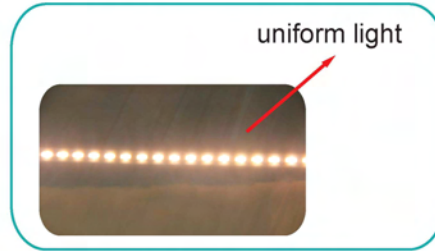

No deformation; No rust; better heat dissipation; more fashionable.

Uniform light by controlling LED BIN very strictly.

Super quality LED driver to guarantee long lifespan.

Premium PMMA light guide plate.