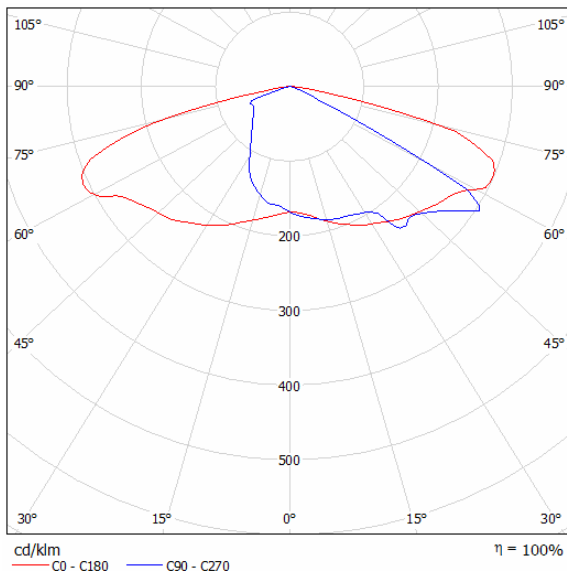

Reliable Supplier, Reliable LED Lamps!

Street Light U-series module-designed

	ST-U40, 40W	ST-U80, 80W	ST-U120, 120W
* CCT 5700K * IP65 * Warranty 2 years			
LED			
Input voltage	AC 90 ~ 305V	AC 90 ~ 305V	AC 90 ~ 305V
Luminous Flux (lm)	3500 lm	7000 lm	10000 lm
Dimension	135 x 190 x 148 mm	304 x 190 x 148 mm	488 x 190 x 148 mm
Weight	3.5 kg	7 kg	10 kg
Power supply	 Mean Well HLG-40H-24 Power factor > 0.9	 Mean Well HLG-80H-42A Power factor > 0.9 Effi. 91%	 Mean Well HLG-120H-24 Power factor > 0.9 Effi. 93%

Photometric diagram

Reliable Supplier, Reliable LED Lamps!

Power cable through the pole and the pole fix in luminaire's holder.
Screw tightly to the luminaire by M10 screw.

Power cable through the pole and the pole fix
in luminaire's holder.