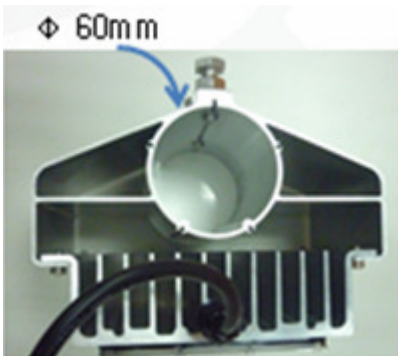

Reliable Supplier, Reliable LED Lamps!

Street Light U-series module-designed

	ST-U40, 40W	ST-U80, 80W	ST-U120, 120W
* CCT 5700K * IP65 * Warranty 2 years			
LED			
Input voltage	AC 90 ~ 305V	AC 90 ~ 305V	AC 90 ~ 305V
Luminous Flux (lm)	3500 lm	7000 lm	10000 lm
Dimension	135 x 190 x 148 mm	304 x 190 x 148 mm	488 x 190 x 148 mm
Weight	3.5 kg	7 kg	10 kg
Power supply	 Mean Well HLG-40H-24 Power factor > 0.9	 Mean Well HLG-80H-42A Power factor > 0.9 Effi. 91%	 Mean Well HLG-120H-24 Power factor > 0.9 Effi. 93%

Photometric diagram

Reliable Supplier, Reliable LED Lamps!

Power cable through the pole and the pole fix in luminaire's holder.
Screw tightly to the luminaire by M10 screw.

Power cable through the pole and the pole fix
in luminaire's holder.

Screw tightly to the luminaire by M10 screw.

Reliable Supplier, Reliable LED Lamps!